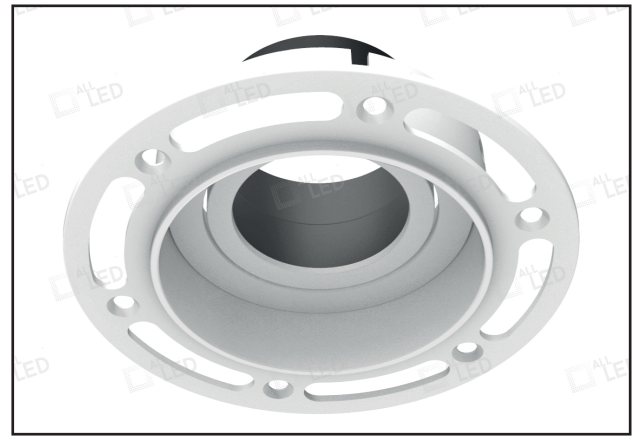

ADLT002BB/MW

360° Rotation & 35° Tilt Adjustable
Plaster-In Baffle GU10 Downlight

StealthDL

PRODUCT FEATURES

- Modern Low Glare Design
- Matte Black Baffle
- 360° Rotatable
- 35° Horizontal Tilt
- Spring Retention Lamp Holder
- Cast Aluminium Construction
- Accessories: White Baffle Available* (ABAF002/MW)

TECHNICAL SPECIFICATIONS

Product Code	ADLT002BB/MW
Max Wattage	25W GU10
Cutout Diameter	85mm
Overall Diameter	120mm
Material	Cast Aluminium
Paint Finish	Matte White
Baffle Paint Finish	Matte Black
Lamp Holder	GU10 25W Max

Accessories*

White Baffle*
ABAF002/MW

*Sold Separately