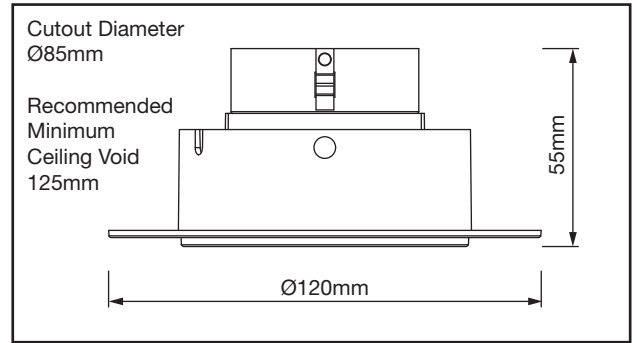

ADLT002BB/MW

360° Rotation & 35° Tilt Adjustable
Plaster-In Baffle GU10 Downlight

StealthDL

PRODUCT FEATURES

- Modern Low Glare Design
- Matte Black Baffle
- 360° Rotatable
- 35° Horizontal Tilt
- Spring Retention Lamp Holder
- Cast Aluminium Construction
- Accessories: White Baffle Available* (ABAF002/MW)

TECHNICAL SPECIFICATIONS

Product Code	ADLT002BB/MW
Max Wattage	25W GU10
Cutout Diameter	85mm
Overall Diameter	120mm
Material	Cast Aluminium
Paint Finish	Matte White
Baffle Paint Finish	Matte Black
Lamp Holder	GU10 25W Max